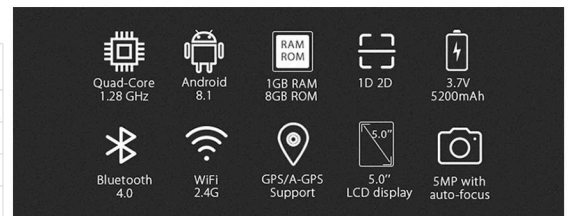

POS - Datenblatt

Basic POS C-P30

C-Novation Pay

secure cryptopayments

Mobiles POS Terminal

Basic POS C-P30

Technische Daten

Android Handheld Terminal C-P30		
Performance Characteristics	Operating System	Android 8.1
	CPU	Quad-core 4*1.28GHz
	Display	5.0 inch, Resolutions: 720x1280
	Panel	Sensitive capacitive multi-touch screen
	RAM	1GB DDR3
	ROM	8GB
Physical Characteristics	Dimensions (LxWxD)	194x77.5x62 mm
	Weight	450g (battery included)
	Keyboard	Power Key, Paper Feeding Key; Touch Key: MENU/HOME/BACK Keys
	Prompting Mode	Speaker(1W Volume Up To 90 DB),Microphone
Radio Communication	WiFi	Support 2.4G/5G
	A-GPS	Support: GPS/A-GPS, GLONASS, BEIDOU
	Bluetooth	BT4.0+BLE
	NFC	ISO/IEC 14443 Type A&B, Felica, Mifare
	Communication	Full-net double-card dual standby. Slot 1: 4G: FDD-LTE 1/3/5/7/8; TDD-LTE38/39/40/41; 3G: UMTS 850/900/2100MHz (B8, 5,1); EVDO/1X800MHz(BC0); TD-SCDMA 2100/1900MHz(B34/B39); 2G: GSM 900/1800MHZ; Slot 2: GSM 900/1800MHz
	Printer	Printer
Camera	Camera	Front Camera: 300K Pixel Auto Focus Rear Camera: Professional Scanning Camera
Barcode Scanner	1D/2D	Software decoding,using camera
Power	Main Battery	Rechargeable 3.8V 5200 mAh lithium battery pack Standby Time: 30days Typical Operation Time: ≥48 hours
	Adapter	5V/2A Adaptor, USB Cable
Peripherals and Accessories	SIM Card Slot	1 Slot, Nano SIM Card, 12.3 x 8.8mm
	PSAM	1 PSAM Slot, ISO/IEC 7816
Regulatory	Warranty	1 year factory warranty for main device; 6 months for accessories